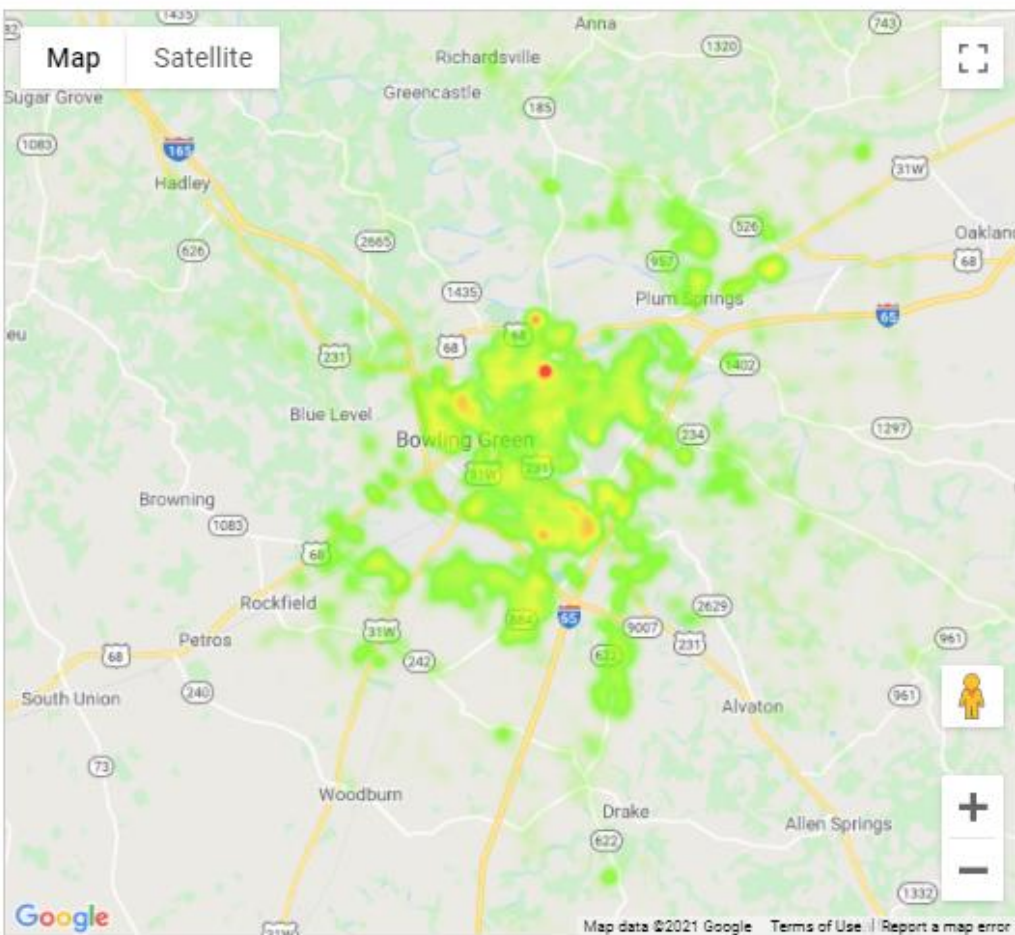

Generate Heat Map for:

1. ☒ Location ☐ Home Income ☐ Home Value

97,347 U.S. Consumers at this zoom level [Reset View](#) [Refresh Map](#) [Zoom to POI](#)

Points of Interest [Clear All](#)

1. ☐ Transportation ☐ Attractions ☐ Restaurants ☐ Convenience Stores
2. ☐ Schools & Libraries ☐ Police & Fire Departments

Please zoom in to see actual Consumers on map. The actual Consumers are shown on map when there are less than 300 records at current zoom level.

Zoom to:

Note: The below points of interest information will be shown once you zoom into street level.

1. Transportation
2. Attractions
3. Restaurants
4. Convenience Stores
5. Schools & Libraries
6. Police & Fire Departments