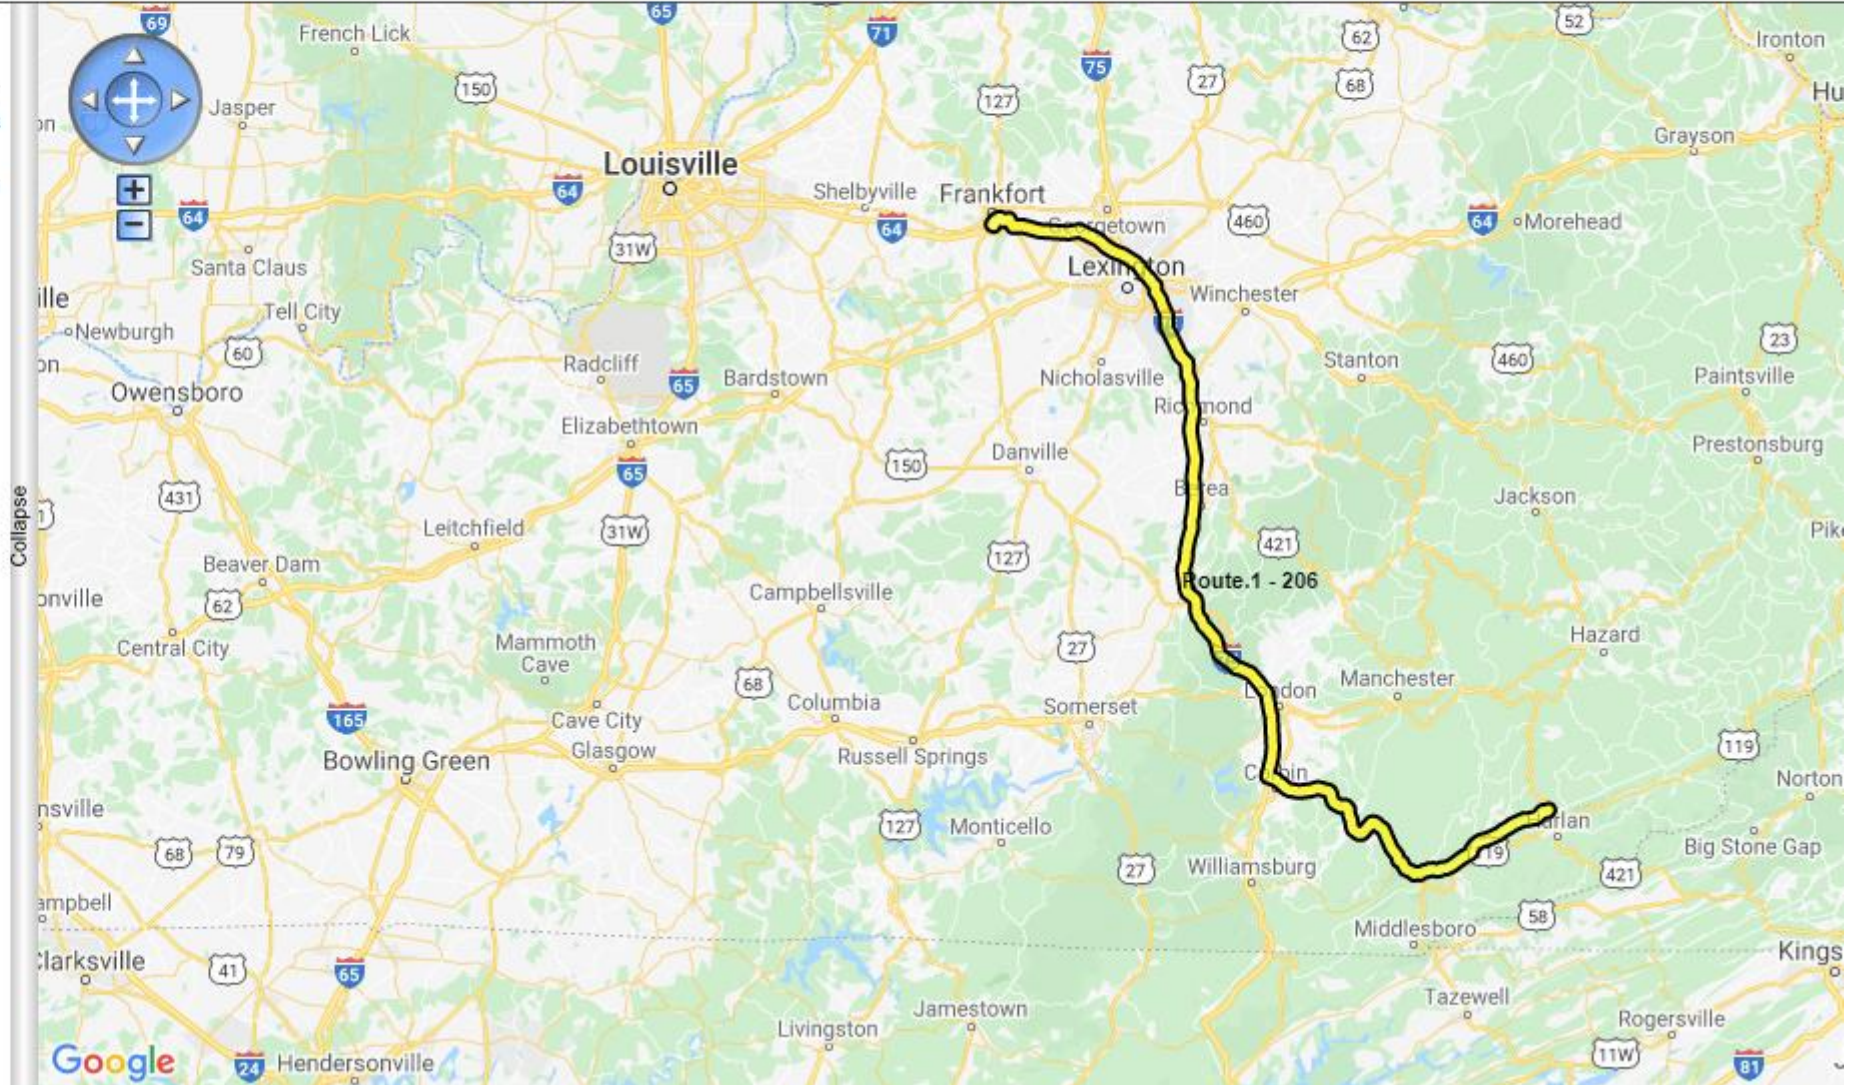

206 Results

Zoom to:

i.e. City, State, z

Select your area:

- Draw Shape
- Define Radius
- Boundary Select
- Drive Route

Manage results:

- Show All
- Clear All
- Help

Results

Route.1

[Delete](#)

206 results.